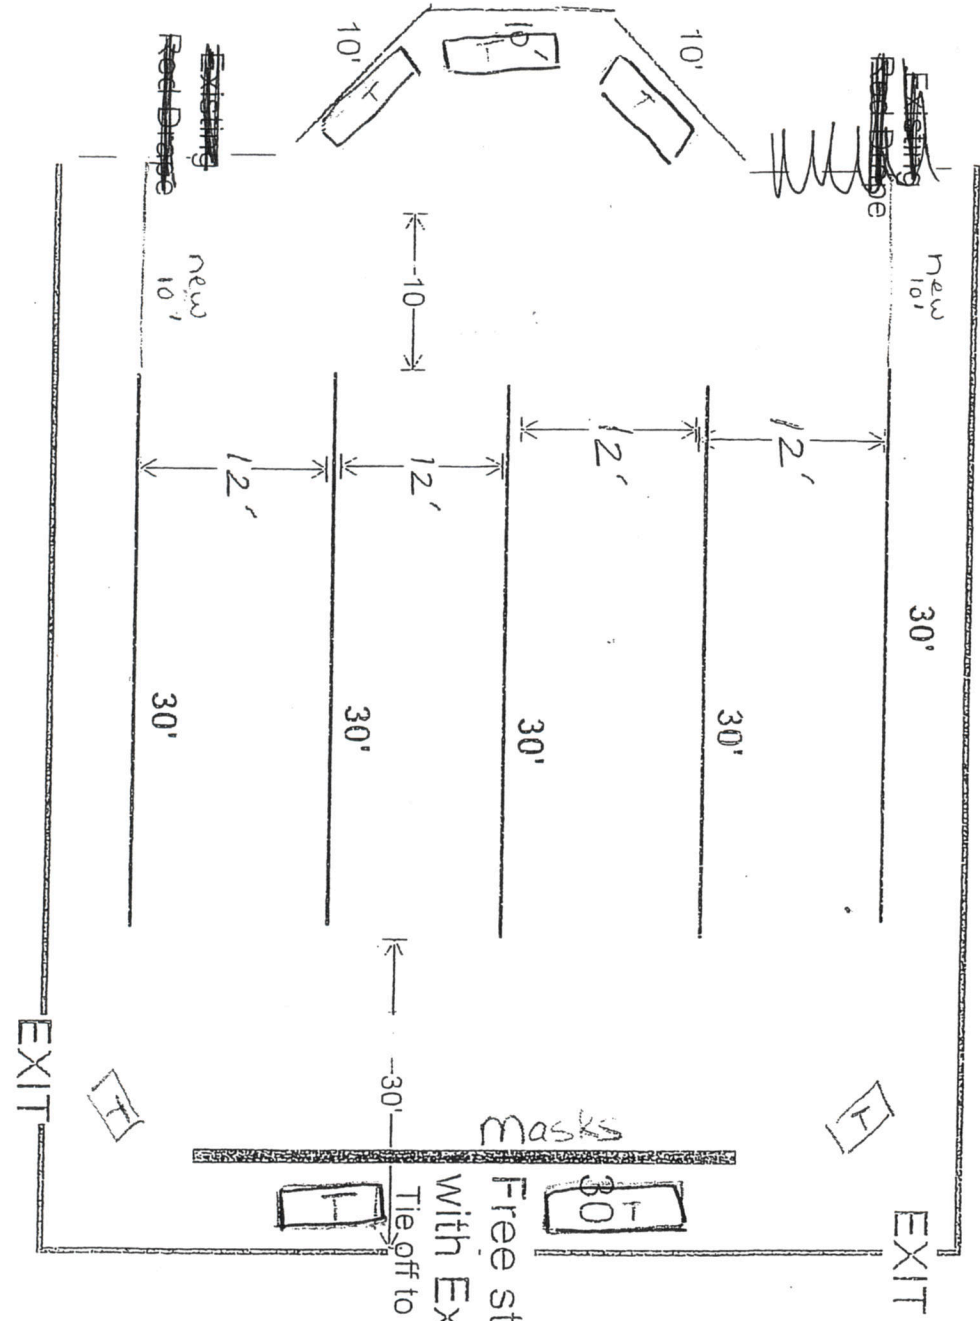

LOWER SCHOOL ART EXHIBIT SETUP - DOME

Classic Rentals
White Drapes

50X60

2011

Darrell —
Please:
* Pull black
Poles for Wed (May 1st)
Set up

* 7 Tables } for
10 Chairs } Wed